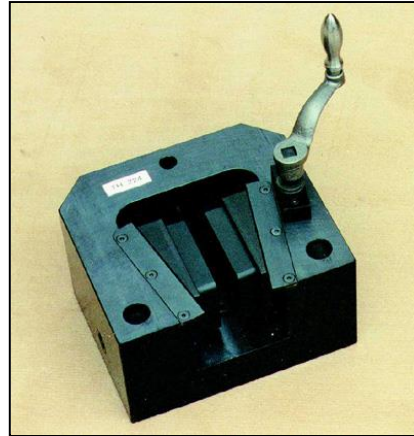

## G204 Mechanical Wedge Action Tensile Grips Rated 50 kN (11,250 lbs)

G204M with motorized jaws.

## Special Version for Thick and Wide Samples

Model G204-224

0-16, 6-20, 16-30, 24-40, 36-50 mm

BV30-40