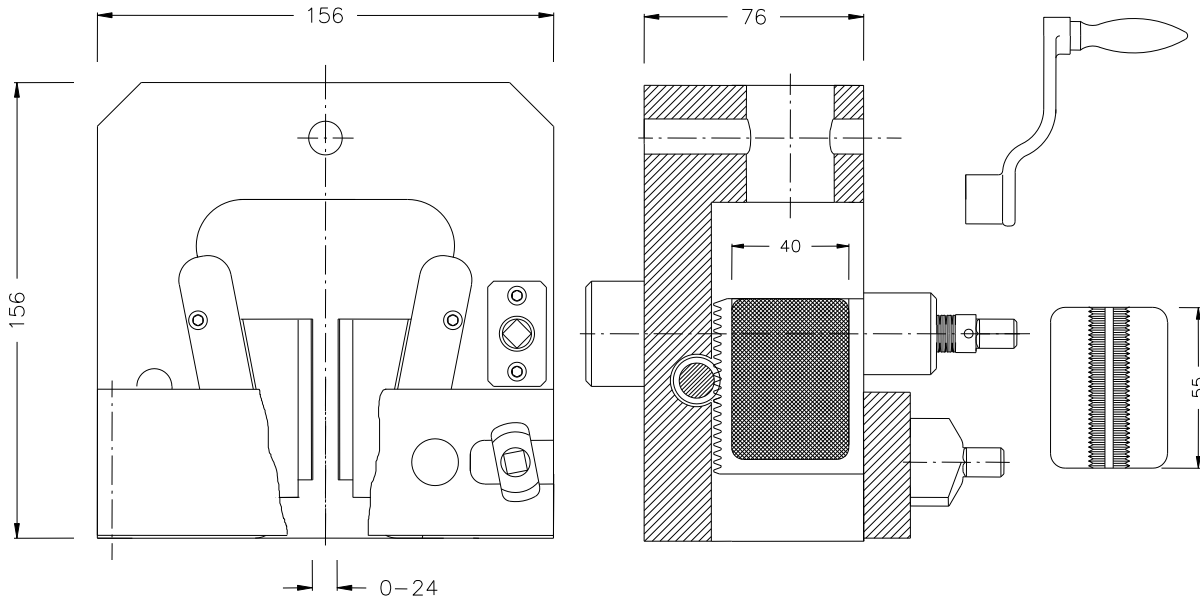

## G204 Mechanical Wedge Action Tensile Grips Rated 50 kN (11,250 lbs)

G204M with motorized jaws.

## Special Version for Thick and Wide Samples

Model G204-224

0-16, 6-20, 16-30, 24-40, 36-50 mm

BV30-40