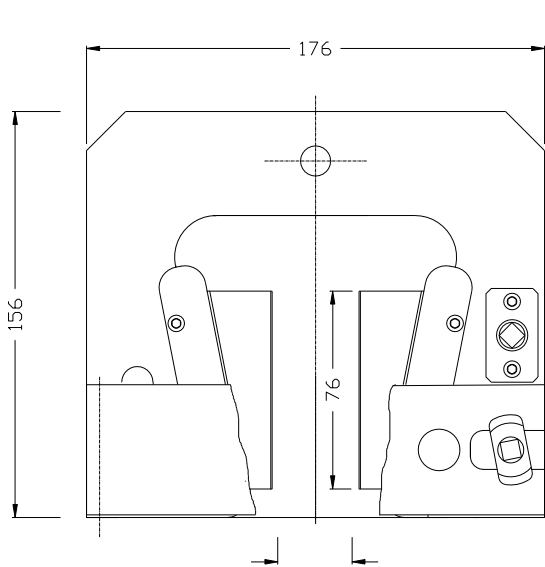

## G204 Mechanical Wedge Action Tensile Grips Rated 50 kN (11,250 lbs)

G204M with motorized jaws.

## Special Version for Thick and Wide Samples

Model G204-224

0-16, 6-20, 16-30, 24-40, 36-50 mm

BV30-40