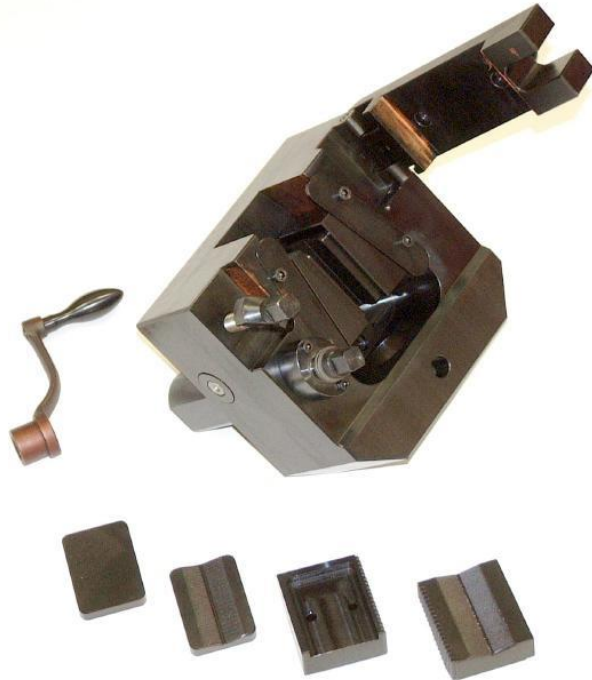

## G204 Mechanical Wedge Action Tensile Grips Rated 50 kN (11,250 lbs)

G204M with motorized jaws.

## Special Version for Thick and Wide Samples

Model G204-224

0-16, 6-20, 16-30, 24-40, 36-50 mm

BV30-40