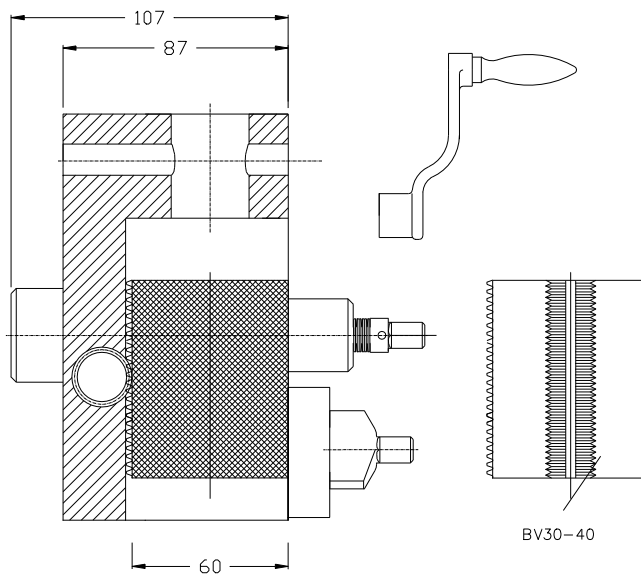

## G204 Mechanical Wedge Action Tensile Grips Rated 50 kN (11,250 lbs)

G204M with motorized jaws.

## Special Version for Thick and Wide Samples

Model G204-224

0-16, 6-20, 16-30, 24-40, 36-50 mm

BV30-40